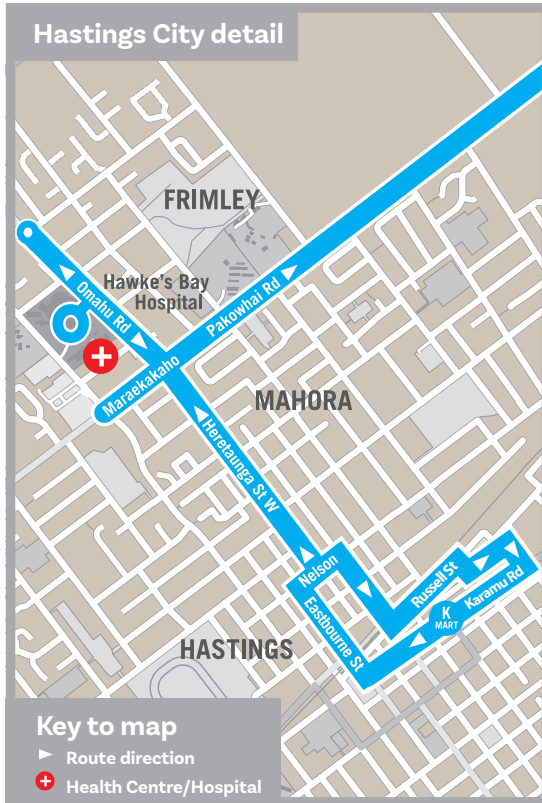

 All trips run via the main reception building of Hawke's Bay Hospital and via Napier Health Centre, Wellesley Rd.

Route: Dalton St (CBD), Raffles St, Wellesley Rd, Kennedy Rd, Tait Dr, Lamason St, Kennedy Rd, Gloucester St, Lee Rd, Gloucester St, EIT, Waiohiki Rd, Links Rd, HB Expressway, Evenden Rd, Pakowhai Rd, Omaha Rd, Heretaunga St W, Tomoana Rd, Queen St, Russell St (Bay Plaza), St Aubyn St, Hastings St, Eastbourne St (Library).

Sunday	AM		PM		
Dalton St (Napier CBD)	9:00	11:00	1:00	3:00	5:00
Wellesley Rd (opp. Napier Health Centre)	9:01	11:01	1:01	3:01	5:01
Marewa Shops	9:04	11:04	1:04	3:04	5:04
Greenmeadows Shops	9:10	11:10	1:10	3:10	5:10
Taradale Shops	9:20	11:20	1:20	3:20	5:20
EIT	9:22	11:22	1:22	3:22	5:22
HB Hospital	9:40	11:40	1:40	3:40	5:40
Russell St (Bay Plaza)	9:50	11:50	1:50	3:50	Set down only
Eastbourne St (Hastings Library)	10:00	12:00	2:00	4:00	Set down only

 All trips run via the main reception building of Hawke's Bay Hospital and via Napier Health Centre, Wellesley Rd.

Route: Russell St (Bay Plaza), St Aubyn St, Hastings St, Eastbourne St (Library), Nelson St, Heretaunga St W, Omahu Rd, Pakowhai Rd, Evenden Rd, HB Expressway, Links Rd, Waiohiki Rd, EIT, Gloucester St, Lee Rd, Gloucester St, Kennedy Rd, **(Lamason St and Tait drive)** Wellesley Rd, Raffles St, Munroe St, Station St, Dalton St (CBD).