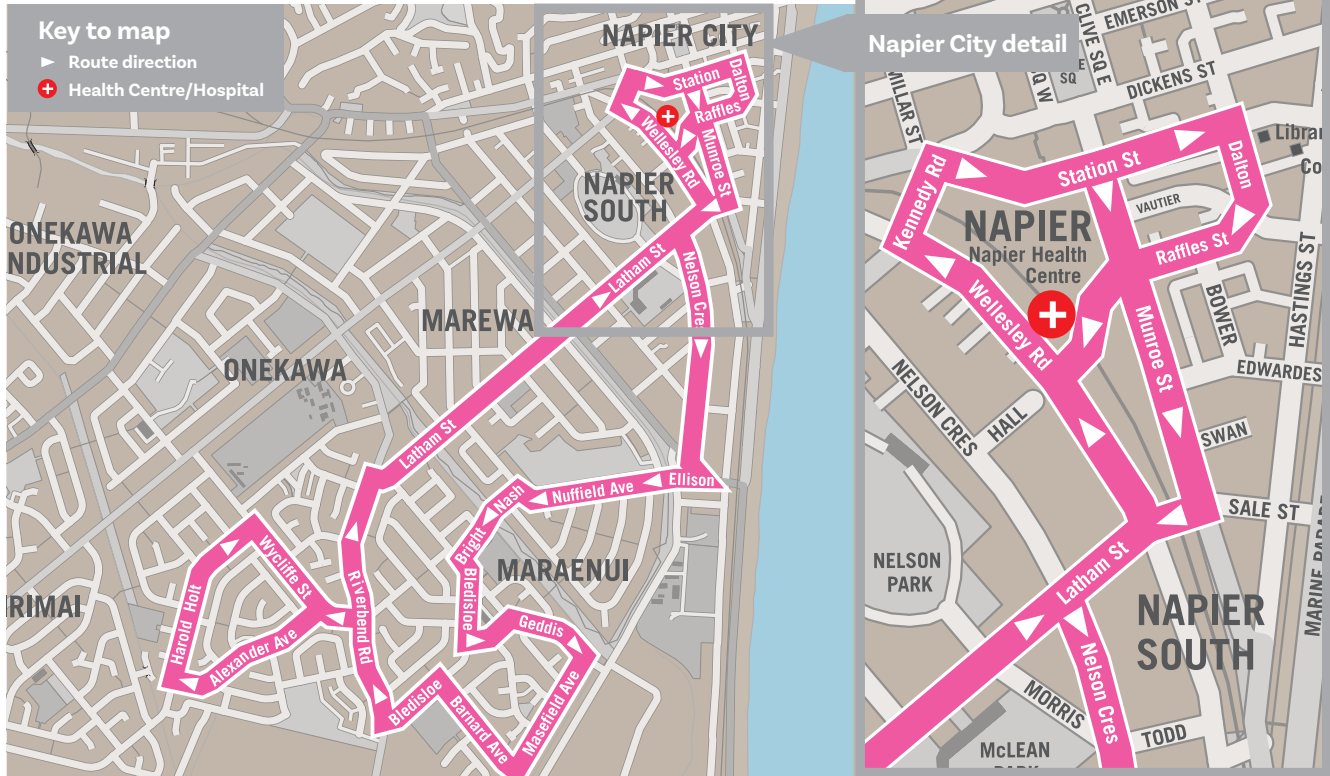

14

Services: Napier, Maraenui, Onekawa, Napier