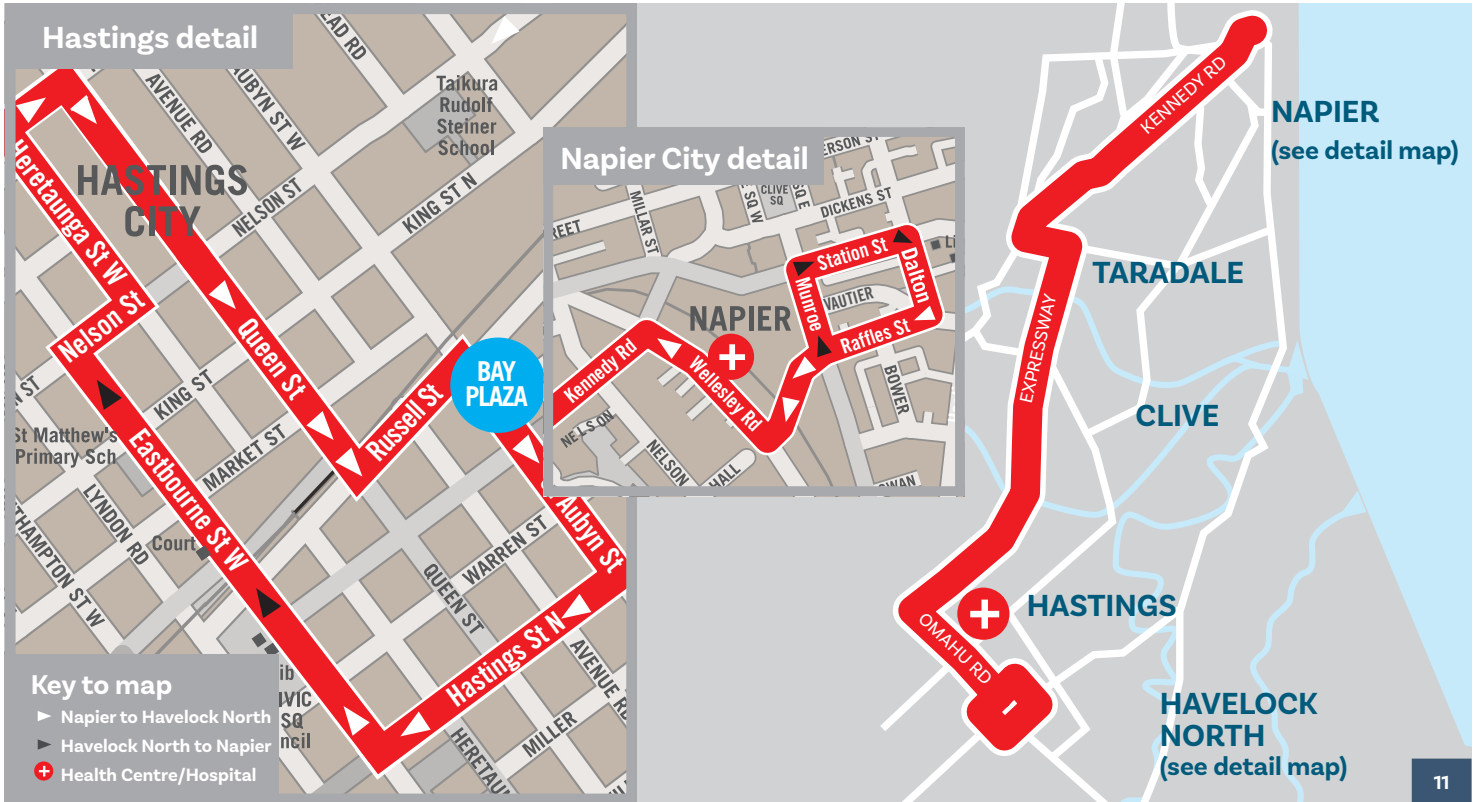

Hastings to Napier Route: Eastbourne St (Library), Nelson St, Heretaunga St W, Omaha Rd, HB Hospital, HB Expressway, Meeanee Rd, Lee Rd, Gloucester St, Kennedy Rd, Wellesley Rd, Raffles St, Munroe St, Station St, Dalton St (CBD)

Monday to Friday			
10N - Napier to Hastings	AM		PM
Dalton St (Napier CBD)	6:15	7:15	3:00
Taradale	6:30	7:30	3:15
HB Hospital	6:50	7:50	3:35
Eastbourne St (Hastings Library)	6:55	8:00	3:40

Monday to Friday			
10H - Hastings to Napier	PM		
Eastbourne St (Hastings Library)	3:40	4:40	
HB Hospital, Omaha Rd	3:45	4:45	
Taradale	4:05	5:05	
Dalton St (Napier CBD)	4:20	5:20	

 All trips run via the main entrance of Hawke's Bay Hospital, except for the Hastings to Napier PM trips, which also run via the main reception building of Hawke's Bay Hospital.

This route is a Monday to Friday service only. No weekend or Public Holiday services.

Express buses should depart on time from Hastings and Napier.

PLEASE NOTE: Times in bold are actual departure times. All other times are approximate only.

10

COMMUTER Express (via Taradale & HB Hospital) Services: Napier, Hastings