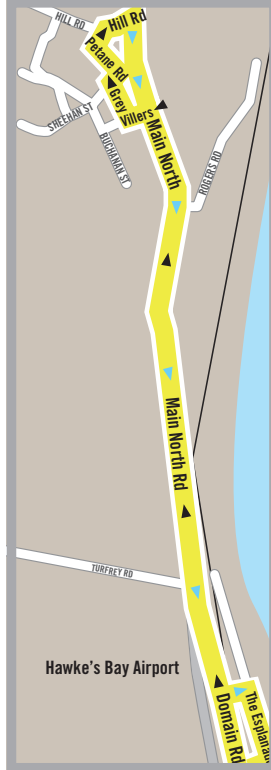

15

Services: Napier, Ahuriri, Westshore, Bay View, Westshore, Ahuriri, Napier

Route to Bay View