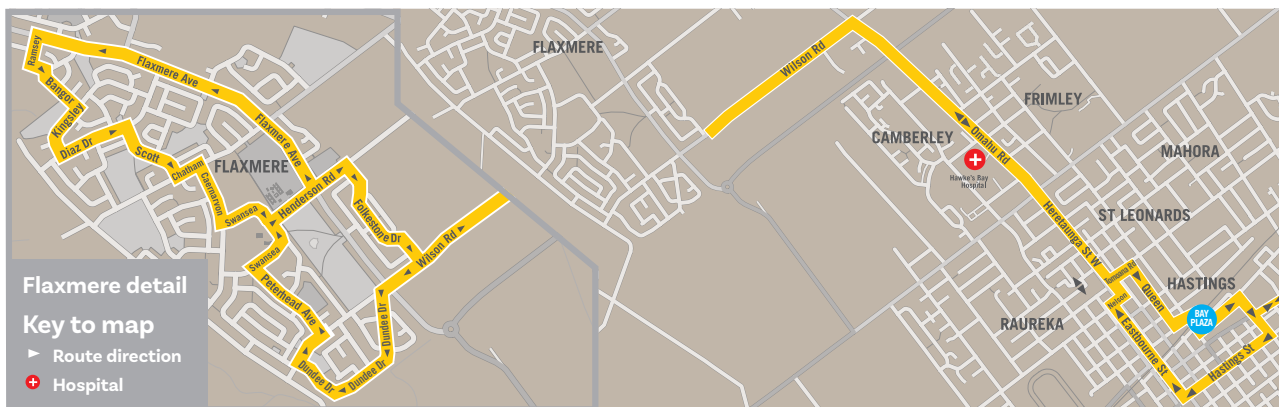

Route: Eastbourne St (Library), Nelson St, Heretaunga St W, Omaha Rd, Wilson Rd, Dundee Dr, Wilson Rd, Peterhead Ave, Swansea Rd, Henderson Rd, Flaxmere Ave, Ramsey Cres, Bangor St, Kingsley Dr, Diaz Dr, Scott Dr, Chatham Rd, Caernarvon Dr, Swansea Rd, Henderson Rd, Folkestone Dr, Wilson Rd, Omaha Rd, Heretaunga St W, Tomoana Rd, Queen St, Russell St (Bay Plaza), St Aubyn St, Karamu Rd (opp. the Warehouse), St Aubyn St, Hastings St, Eastbourne St (Library).

- **Public Holidays:** The Saturday timetable will operate on Public Holidays. (No Services on Christmas Day or Good Friday).
- **Times in bold are actual departure times.** All other times are approximate only.

* You can transfer at Hawke's Bay Hospital for the number 12 service to EIT and Napier.

All trips run via the main entrance of Hawke's Bay Hospital, on Omaha Road.

Saturday						
	AM		PM			
Eastbourne St (Hastings Library)	8:00	10:00	12:00	1:00	3:00	5:00
Hawke's Bay Hospital	8:05	10:05	12:05	1:05	3:05	5:05
Wilson Rd	8:10	10:10	12:10	1:10	3:10	5:10
Ramsey Cres	8:16	10:16	12:16	1:16	3:16	5:16
Swansea Rd (Flaxmere Village)	8:30	10:30	12:30	1:30	3:30	5:30
Hawke's Bay Hospital	8:35	10:35	12:35	1:35	3:35	5:35
Russell St (Bay Plaza)	8:45	10:45	12:45	1:45	3:45	5:45
Karamu Rd (opp: The Warehouse)	8:47	10:47	12:47	1:47	3:47	5:47
Eastbourne St (Hastings Library)	8:50	10:50	12:50	1:50	3:50	5:50

Sunday		
AM	PM	
10:00	1:00	4:00
10:05	1:05	4:05
10:10	1:10	4:10
10:17	1:17	4:17
10:30	1:30	4:30
10:35	1:35	4:35
10:45	1:45	4:45
10:47	1:47	4:47
10:50	1:50	4:50

Route: Eastbourne St (Library), Nelson St, Queen St, Russell St (Bay Plaza), Karamu Rd (opp. the Warehouse), St Aubyn St, Hastings St, Heretaunga St, Havelock Rd, Te Aute Rd, Lipscombe Cres, Upham St, Middle Rd, Porter Dr, Te Aute Rd, Te Mata Rd, Everest Ave, Belmont St, Durham Dr, Te Mata Rd, Arataki Rd (turns), Arataki Rd, Te Mata Rd, Porter Dr, Havelock Rd, Heretaunga St, Hastings St, Eastbourne St (Library).