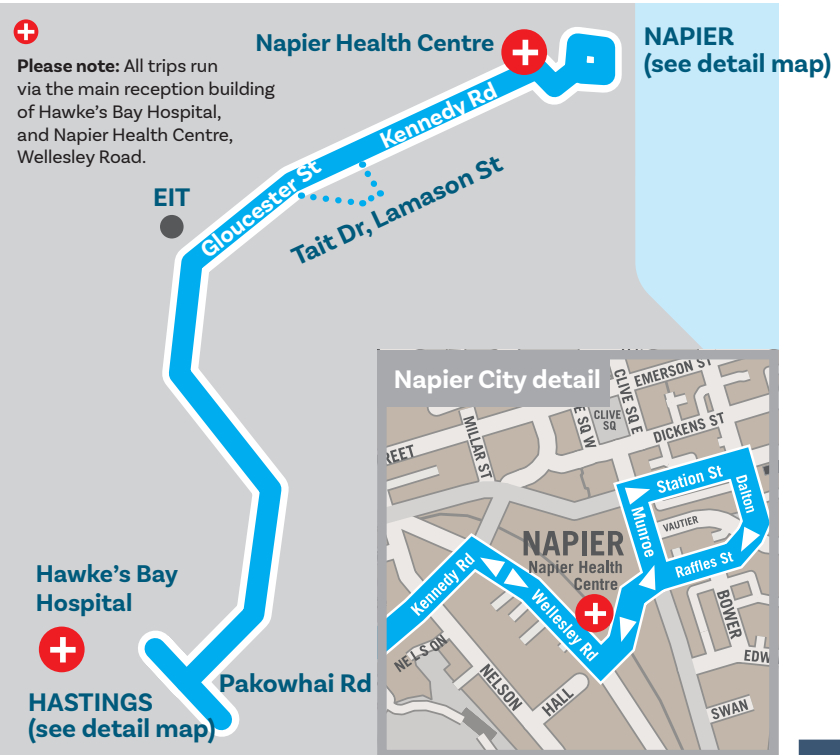

 All trips run via the main reception building of Hawke's Bay Hospital and via Napier Health Centre, Wellesley Rd.

Route: Russell St (Bay Plaza), St Aubyn St, Hastings St, Eastbourne St (Library), Nelson St, Heretaunga St W, Omaha Rd, Pakowhai Rd, Evenden Rd, HB Expressway, Links Rd, Waiohiki Rd, EIT, Gloucester St, Lee Rd, Gloucester St, Kennedy Rd, Kennedy Rd, Wellesley Rd, Raffles St, Munroe St, Station St, Dalton St (CBD).

Sunday	AM			PM	
Russell St (Bay Plaza)		9:50	11:50	1:50	3:50
Eastbourne St (Hastings Library)	8:00	10:00	12:00	2:00	4:00
HB Hospital	8:10	10:10	12:10	2:10	4:10
EIT	8:30	10:30	12:30	2:30	4:30
Taradale Shops	8:32	10:32	12:32	2:32	4:32
Greenmeadows Shops	8:35	10:35	12:35	2:35	4:35
Marewa Shops	8:46	10:46	12:46	2:46	4:46
Wellesley Road (Napier Health Centre)	8:50	10:50	12:50	2:50	Set down only
Dalton St (Napier CBD)	8:55	10:55	12:55	2:55	Set down only

 All trips run via the main reception building of Hawke's Bay Hospital and via Napier Health Centre, Wellesley Rd.

Route: Dalton St (CBD), Raffles St, Wellesley Rd, Kennedy Rd, Owen St, Thackeray St, Hyderabad Rd, Taradale Rd, Coventry Ave, Leicester Ave (Tamatea Pak'NSave), Westminster Ave, Avondale Rd, Lee Rd (Taradale), Puketapu Rd, Church Rd, Pinotage Dr, Merlot Dr, Wharerangi Rd, Westminster Ave, Lancaster St, York Ave, Ranfurly St, Freyberg Ave, Coventry Ave, Leicester Ave (Tamatea Pak'NSave), Bristol St, Westminster Ave, Coventry Ave, Taradale Rd, Thackeray St, Wellesley Rd, Raffles St, Munroe St, Station St, Dalton St (CBD).