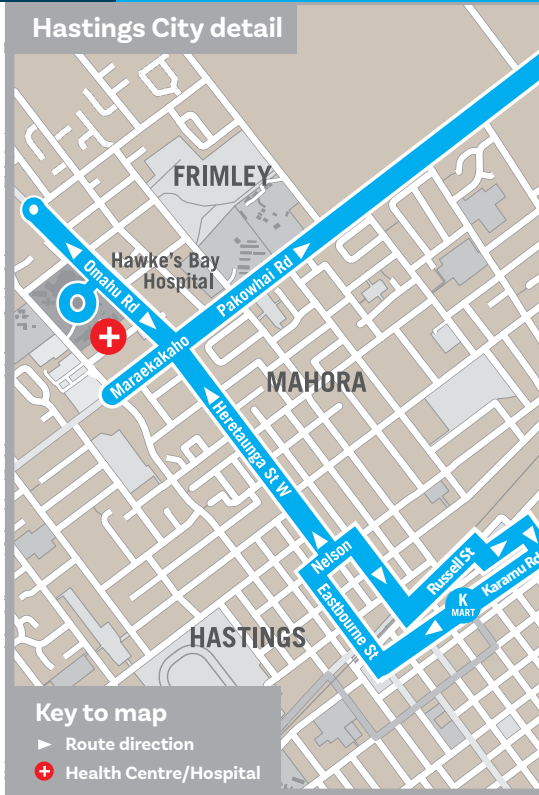

 All trips run via the main reception building of Hawke's Bay Hospital and via Napier Health Centre, Wellesley Rd.

Route: Russell St (Bay Plaza), St Aubyn St, Hastings St, Eastbourne St (Library), Nelson St, Heretaunga St W, Omaha Rd, Pakowhai Rd, Evenden Rd, HB Expressway, Links Rd, Waiohiki Rd, EIT, Gloucester St, Lee Rd, Gloucester St, Kennedy Rd, Kennedy Rd, Wellesley Rd, Raffles St, Munroe St, Station St, Dalton St (CBD).

Sunday	AM			PM	
Russell St (Bay Plaza)		9:50	11:50	1:50	3:50
Eastbourne St (Hastings Library)	8:00	10:00	12:00	2:00	4:00
HB Hospital	8:10	10:10	12:10	2:10	4:10
EIT	8:30	10:30	12:30	2:30	4:30
Taradale Shops	8:32	10:32	12:32	2:32	4:32
Greenmeadows Shops	8:35	10:35	12:35	2:35	4:35
Marewa Shops	8:46	10:46	12:46	2:46	4:46
Wellesley Road (Napier Health Centre)	8:50	10:50	12:50	2:50	Set down only
Dalton St (Napier CBD)	8:55	10:55	12:55	2:55	Set down only

 All trips run via the main reception building of Hawke's Bay Hospital and via Napier Health Centre, Wellesley Rd.

Route: Dalton St (CBD), Raffles St, Wellesley Rd, Kennedy Rd, Owen St, Thackeray St, Hyderabad Rd, Taradale Rd, Coventry Ave, Leicester Ave (Tamatea Pak'NSave), Westminster Ave, Avondale Rd, Lee Rd (Taradale), Puketapu Rd, Church Rd, Pinotage Dr, Merlot Dr, Wharerangi Rd, Westminster Ave, Lancaster St, York Ave, Ranfurly St, Freyberg Ave, Coventry Ave, Leicester Ave (Tamatea Pak'NSave), Bristol St, Westminster Ave, Coventry Ave, Taradale Rd, Thackeray St, Wellesley Rd, Raffles St, Munroe St, Station St, Dalton St (CBD).